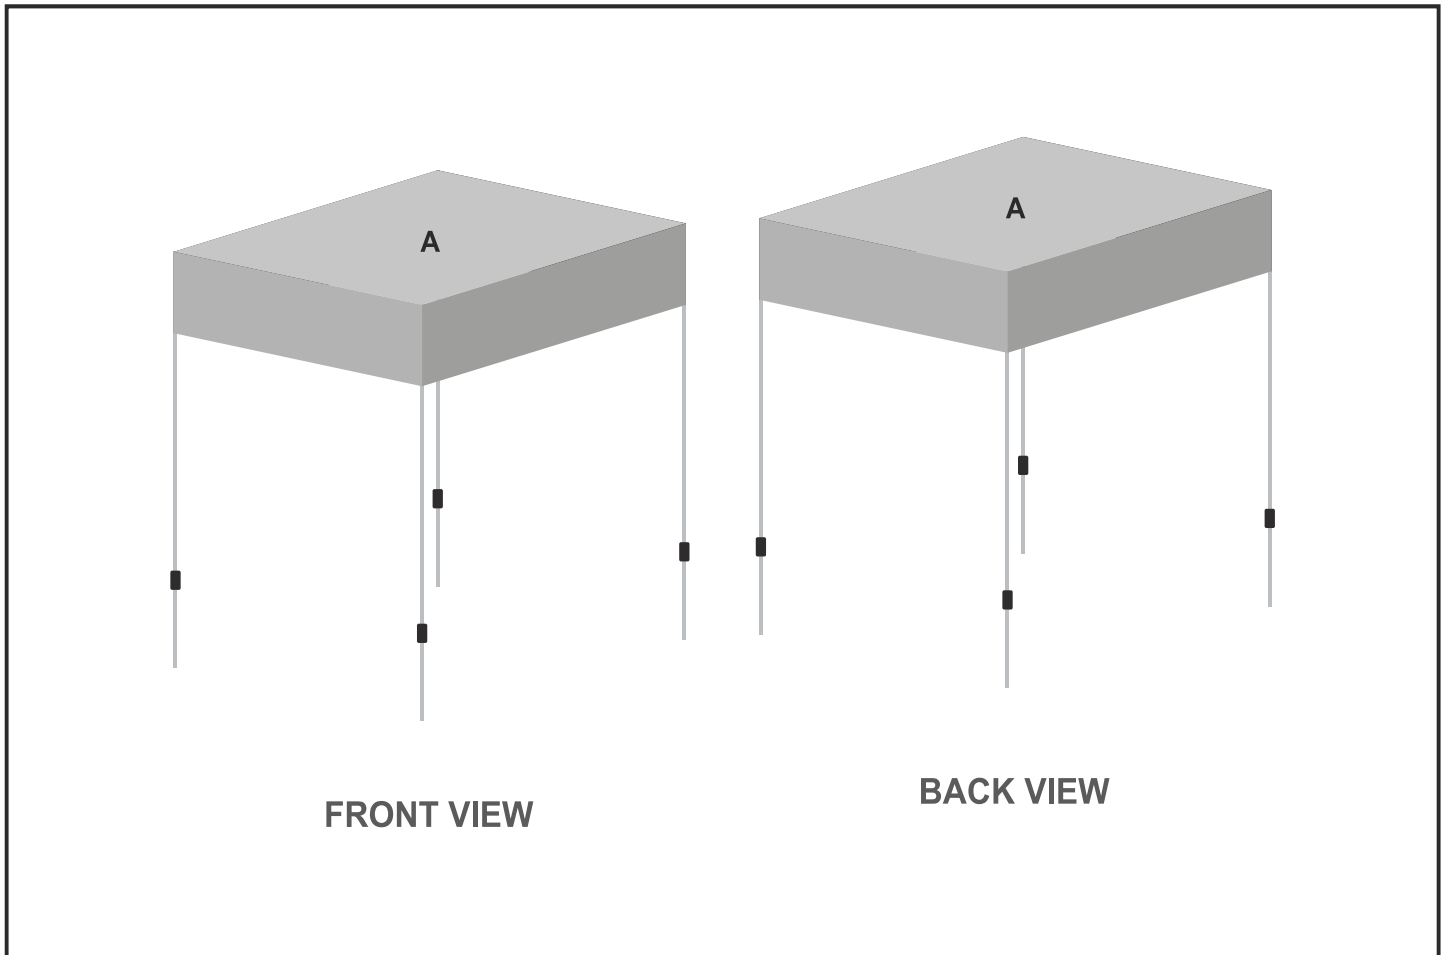

DISPLAY-2000

Ovation Gazebo 1 x 1m Kiosk

Need to know:

- Roof can be printed on one side only.

Please see template for detailed placement.

- Acceptable file types for artwork: .pdf - minimum 100dpi at 100% - 200dpi at 50% - 400dpi at 25%

Branding Options:

Position	Branding Method (Branding Code)	No. of Colours	Dimension
A	Digital Display (DD)	Full Colour	1727mm wide x 1727mm high